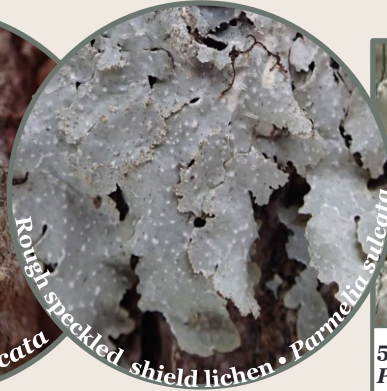

Some Lichens Of NJ

By
Natalie Howe

Rutgers Ecology & Evolution

Greenshield Lichen • *Flavoparmelia caperata*

Rock Greenshield Lichen
Flavoparmelia baltimorensis

Mealy Rosette Lichen
Physcia millegrana

Shield Lichen • *Parmelia sulcata*

Rough speckled shield lichen • *Parmelia sulcata*

5 o'clock shadow lichen
Parmotrema

Pixie cup lichen
Cladonia chlorophaea

Common Powderhorn
Cladonia oecrochlora

British soldier lichen • *Cladonia cristatella*