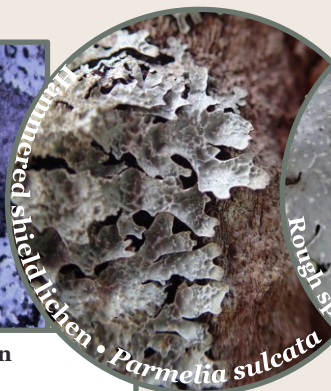

Some Lichens Of NJ

By
Natalie Howe

Rutgers Ecology & Evolution

Greenshield Lichen • *Flavoparmelia caperata*

Rock Greenshield Lichen
Flavoparmelia baltimorensis

Mealy Rosette Lichen
Physcia millegrana

Shield Lichen • *Parmelia sulcata*

Rough speckled shield lichen • *Parmelia sulcata*

5 o'clock shadow lichen
Parmotrema

Pixie cup lichen
Cladonia chlorophaea

Common Powderhorn
Cladonia oecrochlora

British soldier lichen • *Cladonia cristatella*