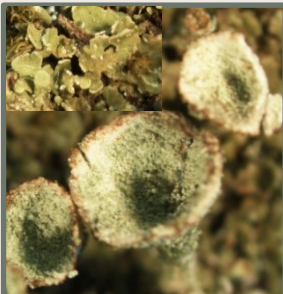

Pixie cup lichen
Cladonia chlorophaea