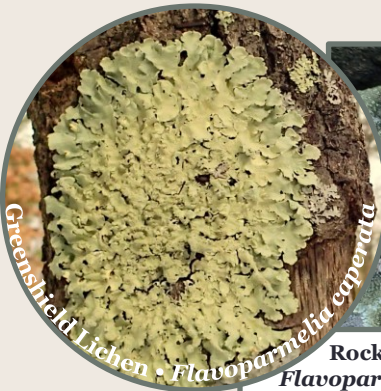

Some Lichens Of NJ

By
Natalie Howe

Rutgers Ecology & Evolution

Greenshield Lichen • *Flavoparmelia caperata*

Rock Greenshield Lichen
Flavoparmelia baltimorensis

Mealy Rosette Lichen
Physcia millegrana

Shield Lichen • *Parmelia sulcata*

Rough speckled shield lichen • *Parmelia sulcata*

5 o'clock shadow lichen
Parmotrema

Pixie cup lichen
Cladonia chlorophaea

Common Powderhorn
Cladonia oecrochlora

British soldier lichen • *Cladonia cristatella*