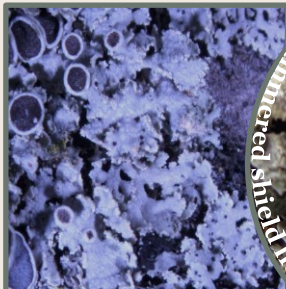

Some Lichens Of NJ

By
Natalie Howe

Rutgers Ecology & Evolution

Greenshield Lichen • *Flavoparmelia caperata*

Rock Greenshield Lichen
Flavoparmelia baltimorensis

Mealy Rosette Lichen
Physcia millegrana

Shield Lichen • *Parmelia sulcata*